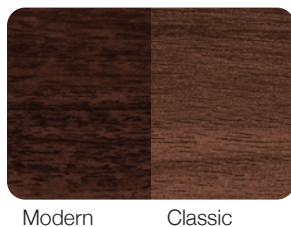

PAINTED WOODTONES¹