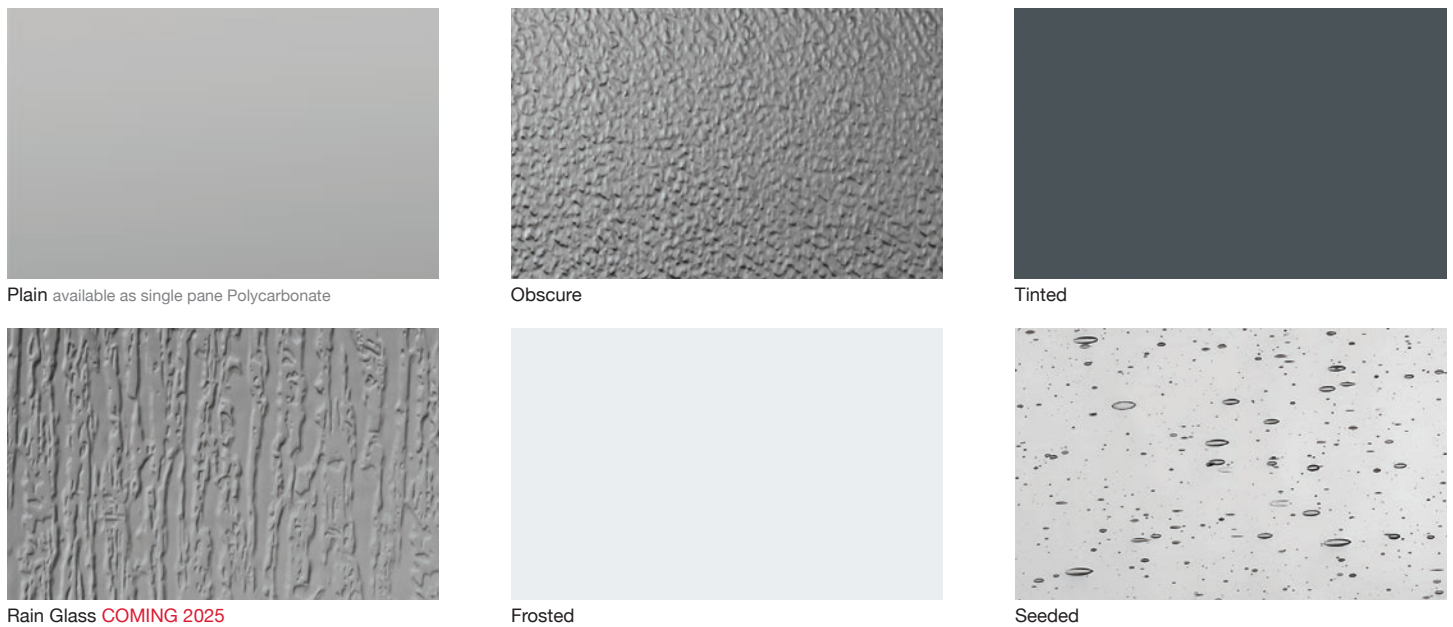

*Sterling, Planks, and Skyline Flush* **WINDOW TYPES**

*Sterling, Planks, and Skyline Flush* **WINDOW PLACEMENT INSPIRATION**

Contemporary Collection doors offer customizable window placement for endless potential in unparalleled appearance and design.

*Planks and Skyline Flush* **GLASS**

**DESIGNER GLASS**  
Bring life to your garage door with a wide selection of designer glass options.

**DECORATIVE INSERTS**  
An impressive addition to your garage door, decorative inserts give the illusion of divided-lites.