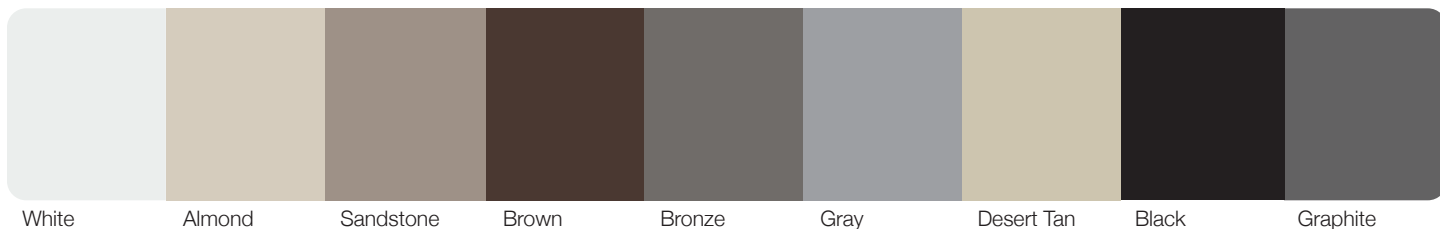

Personalizing Options

Colors¹	White, Almond, Sandstone, and Brown are available on all Models.													
Bronze	•	•			•	•			•	•	•	•	•	•
Gray	•	•			•	•			•	•	•	•	•	•
Desert Tan	•	•			•	•			•	•	•	•	•	•
Black	•	•			•	•			•	•	•	•	•	•
Graphite									•	•	•	•	•	•
Powder Coating¹	188 colors available on all Models.													
Painted Woodtones¹	•	•			•	•								
Accents Woodtones¹									•	•	•	•	•	•
Windows / Inserts	Short	Long	Short	Long	Short	Long	Short	Long	Short	Long / StyleLite	Oversized⁴	Short	Long / StyleLite	Oversized⁴
Glass	Plain⁵, Obscure, Tinted⁵, Rain Glass, and Frosted⁵ are available on all Models.										Seeded		Seeded	
Designer Glass									•	•	•	•	•	•
Warranty	Limited Lifetime Warranty is available on all Models.													

¹ Refer to your local C.H.I. Dealer for exact color and woodtones match. ² Lower steel gauge [ga.] number indicates stronger steel. ³ Model number indicates construction, window, and panel style. ⁴ Long [41" x 13"] windows will be substituted in doors with windows in 18" sections. ⁵ Available in StyleLite windows.

Personalizing Options For all options see page 15.

COLORS¹