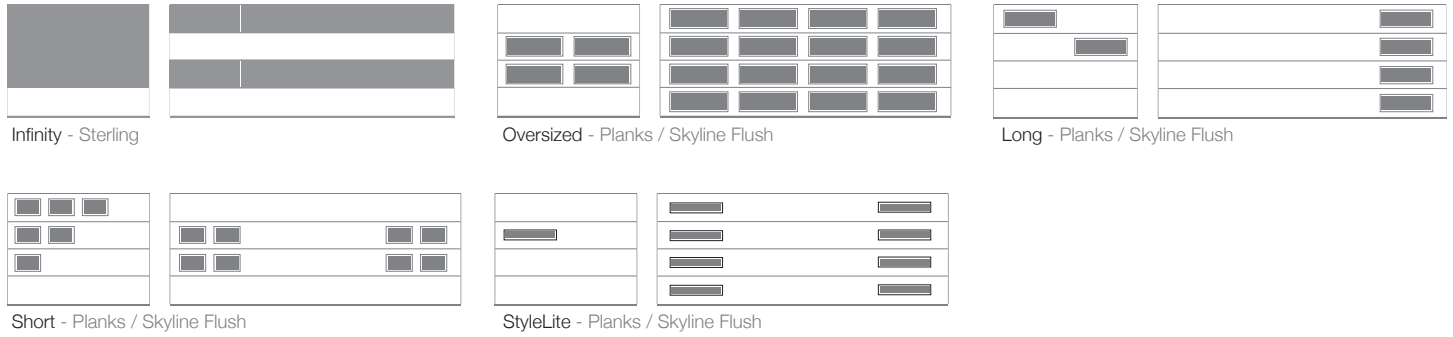

### Planks and Skyline Flush **POWDER COATING**

Our in-house powder coating provides 188 color options while providing a maintenance free, durable finish.

Powder Coating is not available on all models; refer to your local C.H.I. Dealer for more information.

*Sterling, Planks, and Skyline Flush* **WINDOW TYPES**

*Sterling, Planks, and Skyline Flush* **WINDOW PLACEMENT INSPIRATION**

Contemporary Collection doors offer customizable window placement for endless potential in unparalleled appearance and design.

*Planks and Skyline Flush* **GLASS**

**DESIGNER GLASS**  
Bring life to your garage door with a wide selection of designer glass options.

**DECORATIVE INSERTS**  
An impressive addition to your garage door, decorative inserts give the illusion of divided-lites.