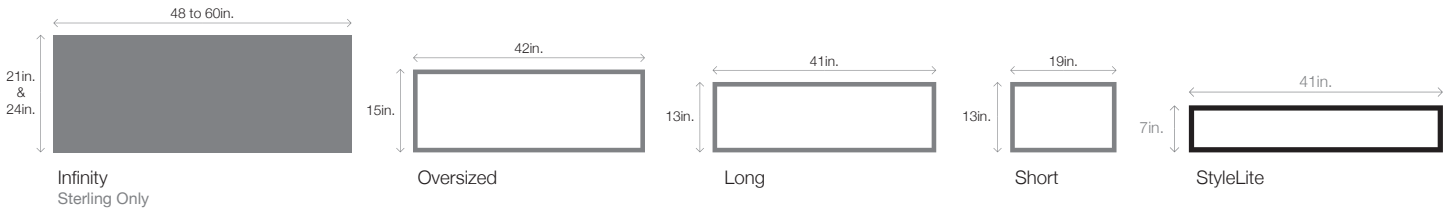

Sterling, Planks, and Skyline Flush **WINDOW TYPES**

Sterling, Planks, and Skyline Flush **WINDOW PLACEMENT INSPIRATION**

Contemporary Collection doors offer customizable window placement for endless potential in unparalleled appearance and design.