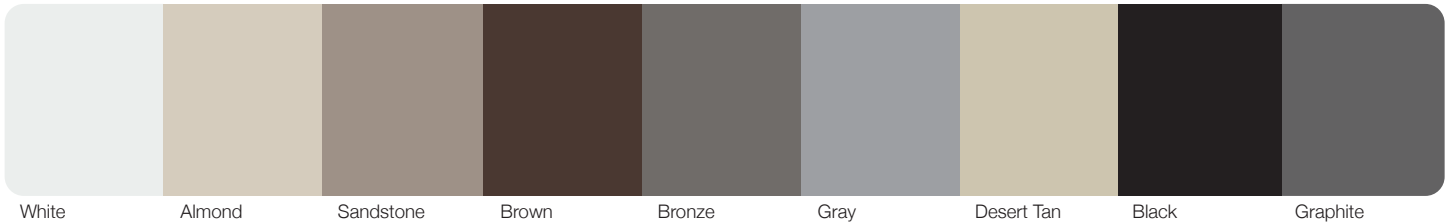

Planks and Skyline Flush **COLORS***