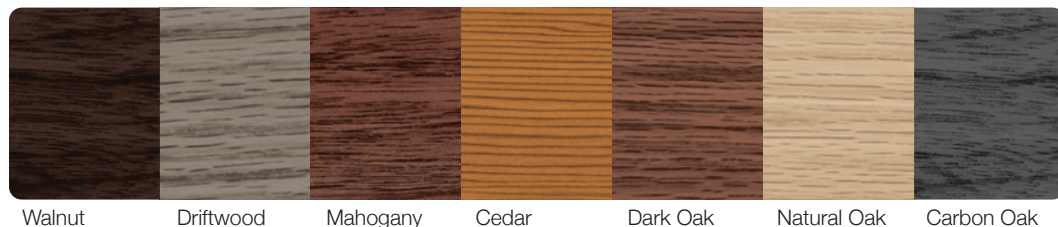

ACCENTS WOODTONES¹